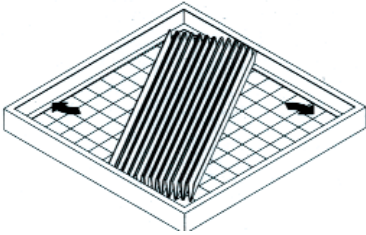

Service Pleats

Installation Instructions

1. Compress element and place diagonally in holding frame. Rotate element into centre of frame with edges under entering air lip of frame.