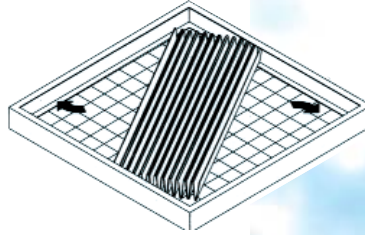

2. Grasp the three outer most pleats on one side of the element and pull to the inner edge of the frame. Repeat process on opposite side.