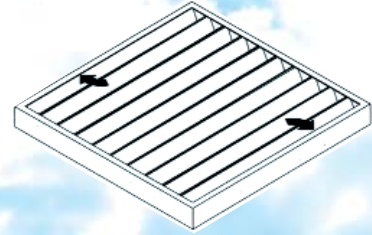

# Service Pleats

## Installation Instructions

1. Compress element and place diagonally in holding frame. Rotate element into centre of frame with edges under entering air lip of frame.

2. Grasp the three outer most pleats on one side of the element and pull to the inner edge of the frame. Repeat process on opposite side.

3. Compress the two outer most pleats of the element into the inner edges of the frame. Space remaining individual pleats evenly along the face of the frame for best results.

Type	Nominal Size	Standard Pleat Part No.
<b>30% AVERAGE EFFICIENCY</b>	305x610x50	IFSGP50-305610
	406x508x50	IFSGP50-406508
	406x635x50	IFSGP50-406635
	508x508x50	IFSGP50-508508
	508x610x50	IFSGP50-508610
	610x610x50	IFSGP50-610610
	508x635x50	IFSGP50-508635
<b>20%+ CLEAN EFFICIENCY</b>	305x610x50	IFSFP50-305610
	406x508x50	IFSFP50-406508
	406x635x50	IFSFP50-406635
	508x508x50	IFSFP50-508508
	508x610x50	IFSFP50-508610
	610x610x50	IFSFP50-610610
	508x635x50	IFSFP50-508635